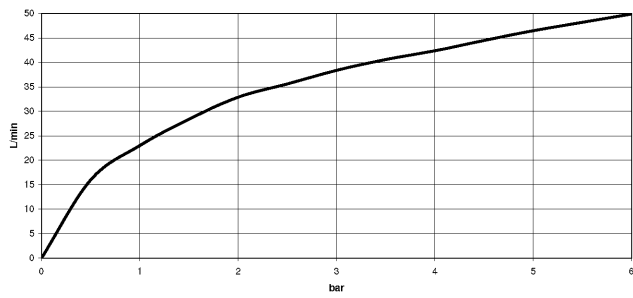

Recommended miscellaneous

- Concealed wall elbow -** 35 085 970 90
- max. recess depth 163 mm
 - min. recess depth 90 mm

13 801 782

mm [inches]

Flow rate chart

Certificates

WRAS_2203039.

13 801 782

Spare parts list

No.	Item Number	Name	Quantity used	Delivery time
1	09 14 10 111 90	seal	1	2
2	90 27 78 035 00-28	rosette	1	20
3	04 28 22 290 00-28	spout	1	20