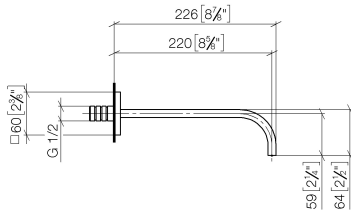

MEM Bath spout for wall mounting - Brushed Durabron (23kt Gold)

MEM

13 801 782

- 220mm projection
- rectangular, air-enriched flow
- rosette 60 x 60 mm
- hole diameter 37 mm
- 1/2" connection
- max. flow 38.5 l/min at 3 bar flow pressure
- WRAS 2203039

Recommended miscellaneous

- Concealed wall elbow -** 35 085 970 90
- max. recess depth 163 mm
 - min. recess depth 90 mm

13 801 782

mm [inches]

Flow rate chart

Certificates

WRAS_2203039.

13 801 782

Spare parts list

No.	Item Number	Name	Quantity used	Delivery time
1	09 14 10 111 90	seal	1	2
2	90 27 78 035 00-28	rosette	1	20
3	04 28 22 290 00-28	spout	1	20