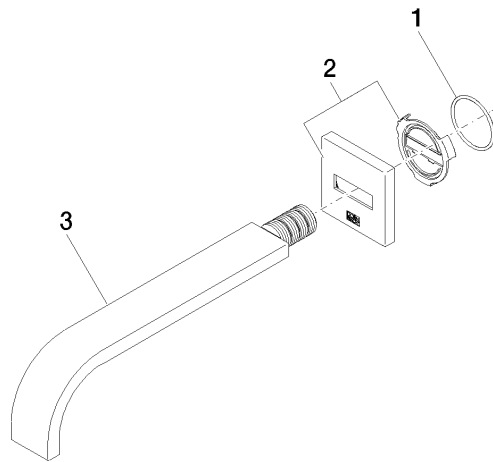

MEM Bath spout for wall mounting - Brushed Durabron (23kt Gold)

MEM

13 801 782

- 220mm projection
- rectangular, air-enriched flow
- rosette 60 x 60 mm
- hole diameter 37 mm
- 1/2" connection
- max. flow 38.5 l/min at 3 bar flow pressure
- WRAS 2203039

Recommended miscellaneous

- Concealed wall elbow -** 35 085 970 90
- max. recess depth 163 mm
 - min. recess depth 90 mm

13 801 782

mm [inches]

Flow rate chart

Certificates

WRAS_2203039.

13 801 782

Spare parts list

No.	Item Number	Name	Quantity used	Delivery time
1	09 14 10 111 90	seal	1	2
2	90 27 78 035 00-28	rosette	1	20
3	04 28 22 290 00-28	spout	1	20